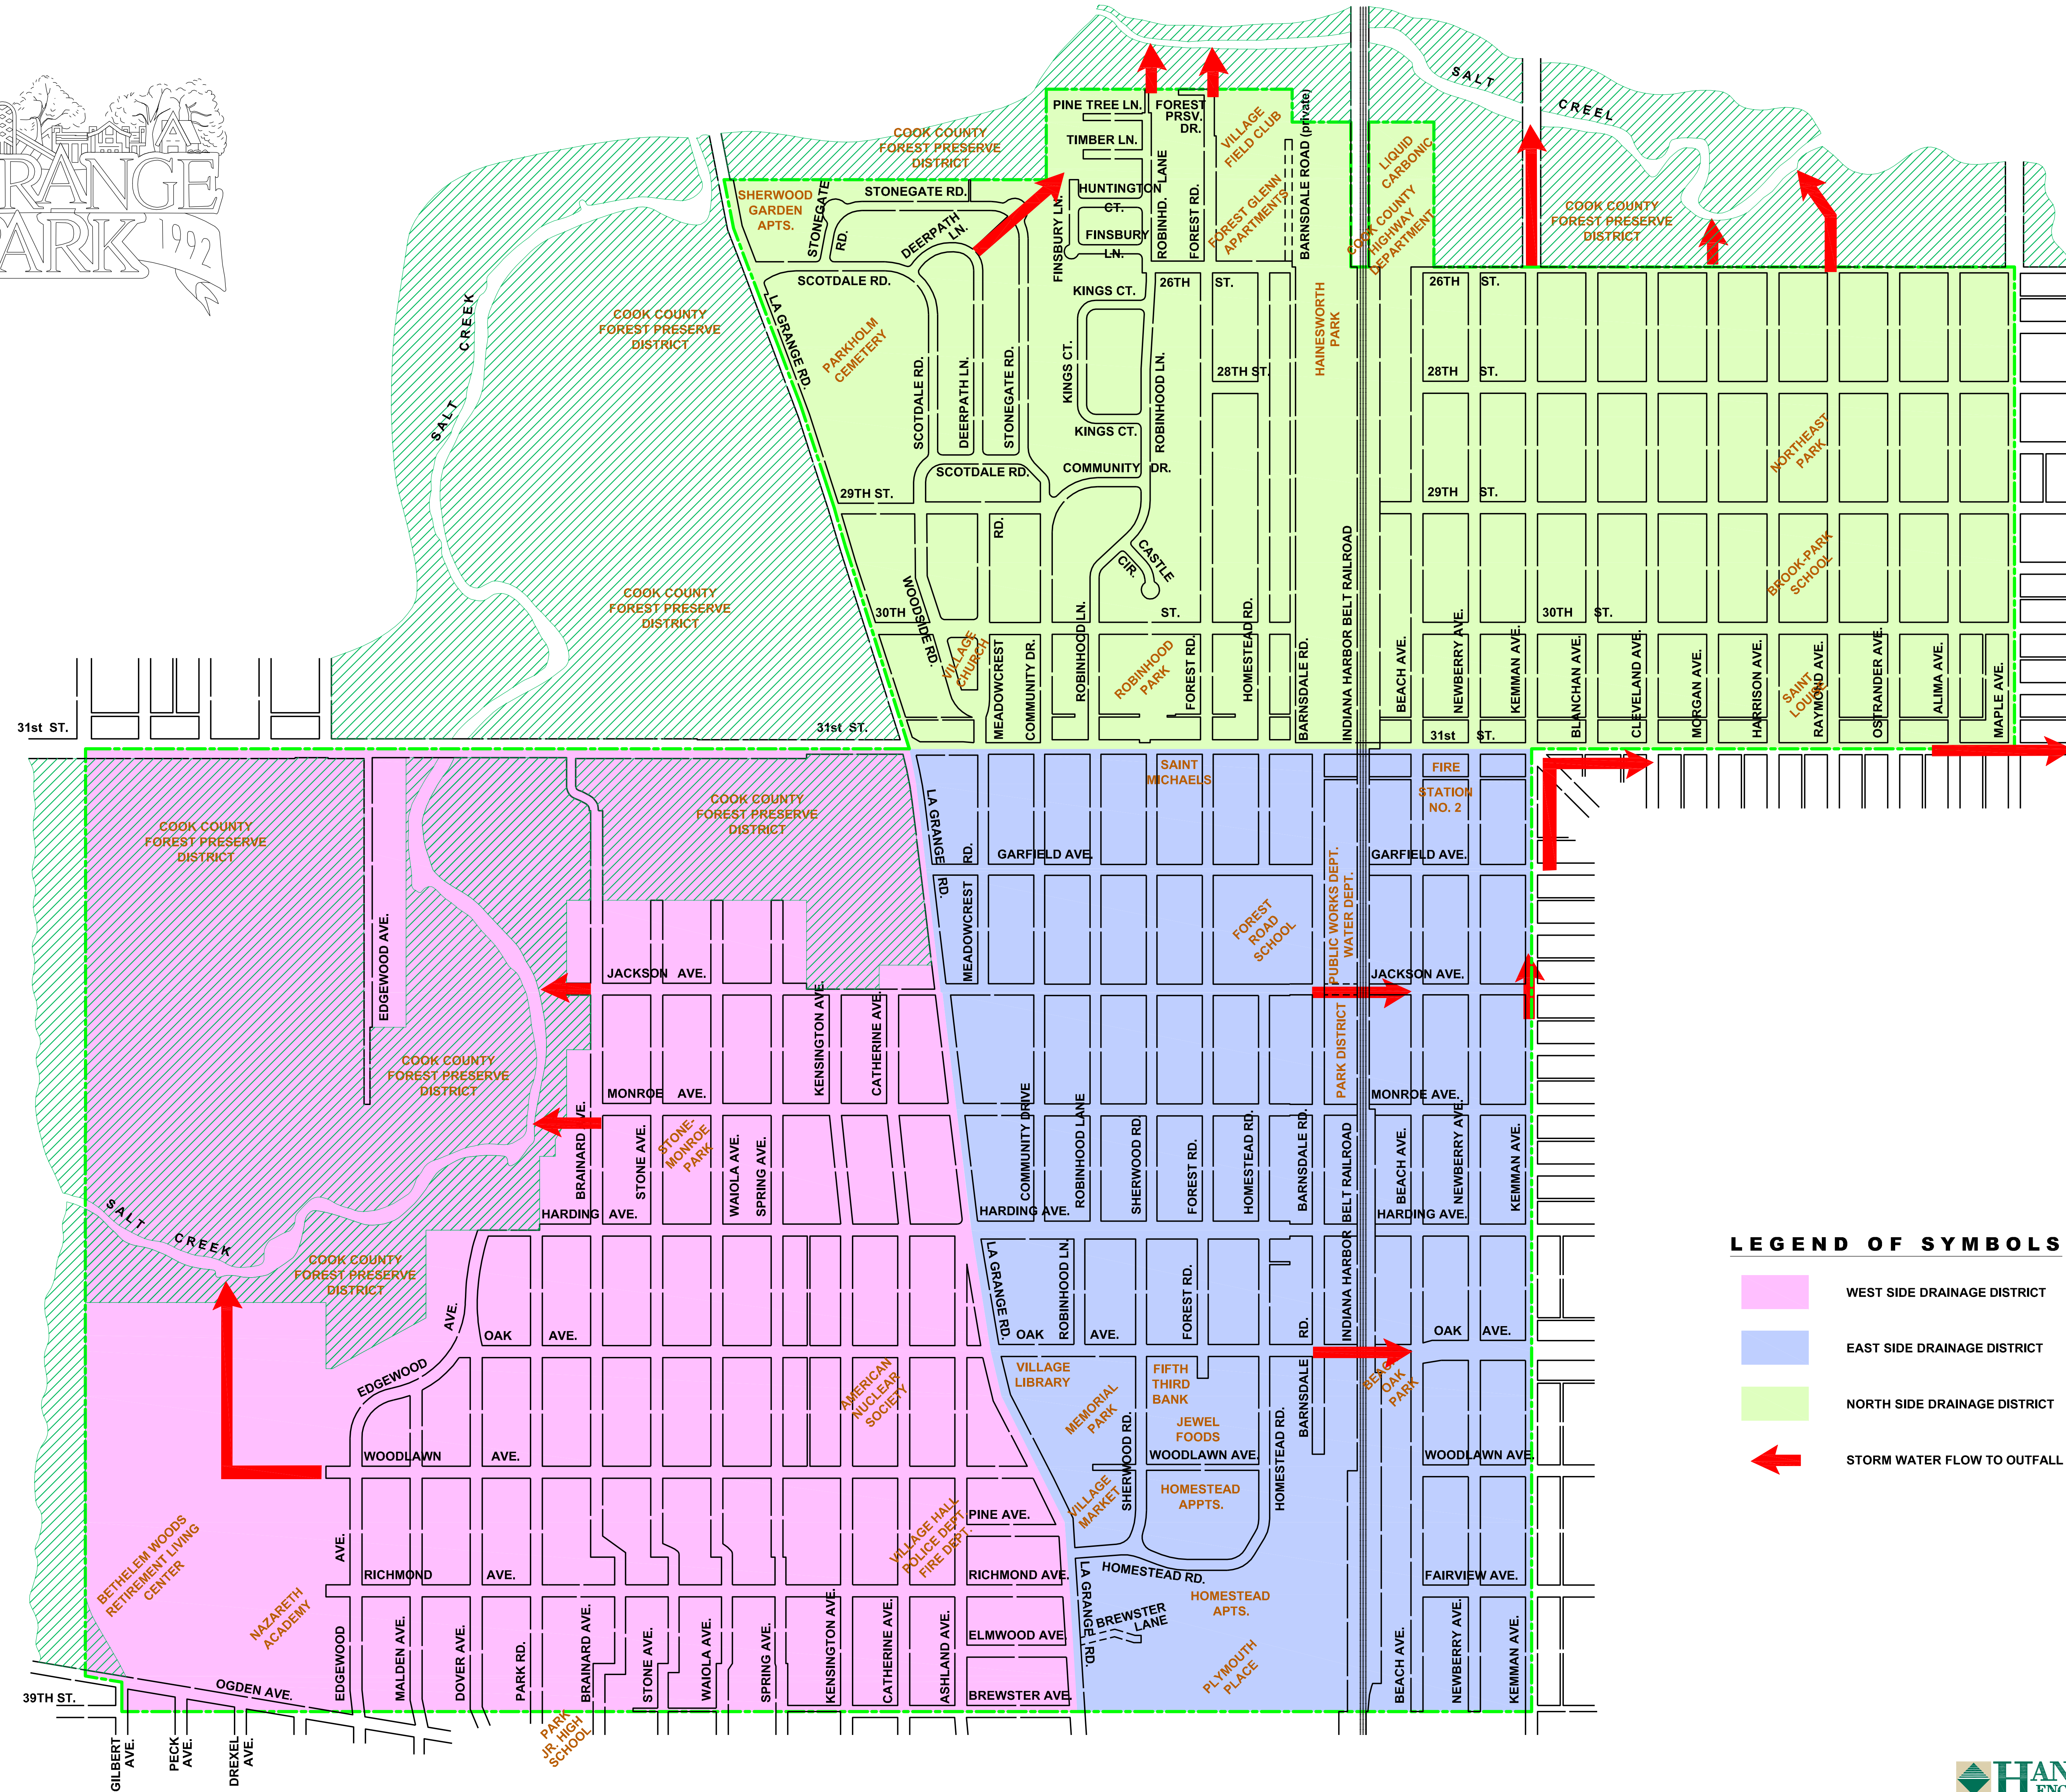

# VILLAGE OF LA GRANGE PARK GENERAL STORM WATER DRAINAGE DISTRICTS

### LEGEND OF SYMBOLS

- WEST SIDE DRAINAGE DISTRICT
- EAST SIDE DRAINAGE DISTRICT
- NORTH SIDE DRAINAGE DISTRICT
- STORM WATER FLOW TO OUTFALL